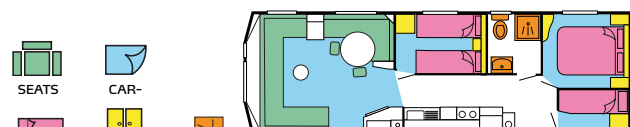

Sunshine

23 X 10 1-bed shower and toilet

23 X 10 2-bed shower and toilet

24 X 11,5 2-bed shower and toilet

26 X 10 1-bed shower and toilet

26 X 10 2-bed shower and toilet

28 X 10 2-bed shower and toilet

29 X 11,5 2-bed shower and toilet

32 X 10 2-bed shower and toilet

32 X 10 3-bed shower and toilet

32 X 11,5 2-bed shower and toilet

32 X 11,5 3-bed shower and toilet

Whilst all the information contained in this leaflet is correct at the time of printing, it may be that because of the use of materials or the shortage of supplies, alterations may have to be made to the models in this leaflet. Particulars of any change be obtained from your caravan dealer. All colours have been matched as close as printing techniques allow, slight variations may occur when compared to the actual fabrics.