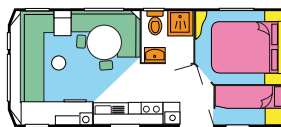

Sunshine

23 X 10 1-bed shower and toilet

23 X 10 2-bed shower and toilet

24 X 11,5 2-bed shower and toilet

26 X 10 1-bed shower and toilet

26 X 10 2-bed shower and toilet

28 X 10 2-bed shower and toilet

29 X 11,5 2-bed shower and toilet

32 X 10 2-bed shower and toilet

32 X 10 3-bed shower and toilet

32 X 11,5 2-bed shower and toilet

32 X 11,5 3-bed shower and toilet

Whilst all the information contained in this leaflet is correct at the time of printing, it may be that because of the use of materials or the shortage of supplies, alterations may have to be made to the models in this leaflet. Particulars of any change be obtained from your caravan dealer. All colours have been matched as close as printing techniques allow, slight variations may occur when compared to the actual fabrics.