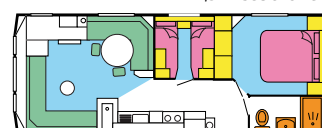

Sunshine

23 X 10 1-bed shower and toilet

23 X 10 2-bed shower and toilet

24 X 11,5 2-bed shower and toilet

26 X 10 1-bed shower and toilet

26 X 10 2-bed shower and toilet

28 X 10 2-bed shower and toilet

29 X 11,5 2-bed shower and toilet

32 X 10 2-bed shower and toilet

32 X 10 3-bed shower and toilet

32 X 11,5 2-bed shower and toilet

32 X 11,5 3-bed shower and toilet

Whilst all the information contained in this leaflet is correct at the time of printing, it may be that because of the use of materials or the shortage of supplies, alterations may have to be made to the models in this leaflet. Particulars of any change be obtained from your caravan dealer. All colours have been matched as close as printing techniques allow, slight variations may occur when compared to the actual fabrics.