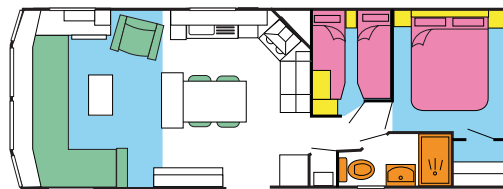

# Summer

Also available in the new concept 'Dare to be different'.

- Upvc single glazed windows and aluminium doors
- Exterior light
- Detachable galvanized tow bar
- Vaulted ceiling throughout
- Domestic interior doors and handles
- Coffee table
- Spacious lounge seating
- Feature central pillar with swivel TV stand
- Glass storage cabinets
- Matching dining dresser
- Shaker style kitchen with stainless steel appliances
- Dining table with 4 chairs
- Integrated fridge freezer
- Large luxury shower
- Shower room with vanity unit and matching mirrored cupboard
- Ample bedroom storage cupboards
- Feature mirror above bed
- Outdoor lighting

-  SEATS
-  CARPETS
-  BEDS
-  WARDROBE STORAGE
-  BATHROOM

29 X 12 2-bed shower and toilet

32 X 12 2-bed shower and toilet

35 X 12 2-bed shower and toilet

35 X 12 3-bed shower and toilet