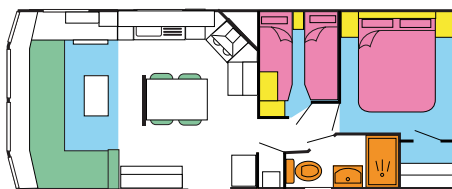

# Summer

Also available in the new concept 'Dare to be different'.

- Upvc single glazed windows and aluminium doors
- Exterior light
- Detachable galvanized tow bar
- Vaulted ceiling throughout
- Domestic interior doors and handles
- Coffee table
- Spacious lounge seating
- Feature central pillar with swivel TV stand
- Glass storage cabinets
- Matching dining dresser
- Shaker style kitchen with stainless steel appliances
- Dining table with 4 chairs
- Integrated fridge freezer
- Large luxury shower
- Shower room with vanity unit and matching mirrored cupboard
- Ample bedroom storage cupboards
- Feature mirror above bed
- Outdoor lighting

-  SEATS
-  CARPETS
-  BEDS
-  WARDROBE STORAGE
-  BATHROOM

29 X 12 2-bed shower and toilet

32 X 12 2-bed shower and toilet

35 X 12 2-bed shower and toilet

35 X 12 3-bed shower and toilet